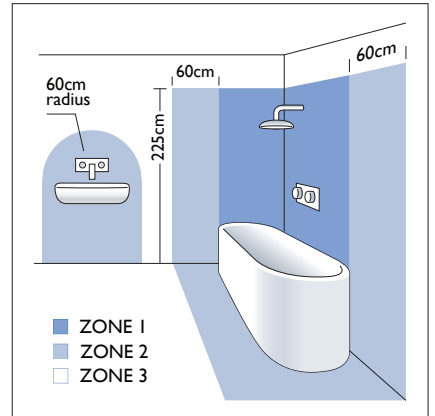

2 x 54w T5 HO		incl.
------------------	--	-------

Zones	2	3
-------	----------	----------

NOTE:
Cannot be mounted vertically.
If used with a motion detector, ensure a minimum of 20 minutes ON time.